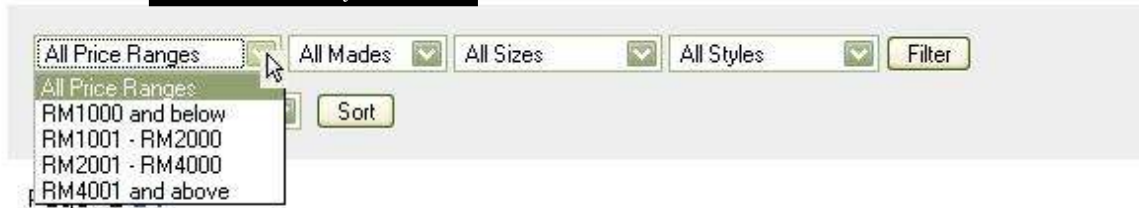

How to narrow your search & arrange your result

You can narrow your search by Price range, Made, Size and Style that listed in our search boxes.

Step 1: Choose the search criteria(s) of the type of furniture you are looking for.

Click here to select your criteria.

Step 2: Highlight your option.

Step 3: Click on the "filter" button once you've selected your search criteria. The system will narrow your search result base on your preference.